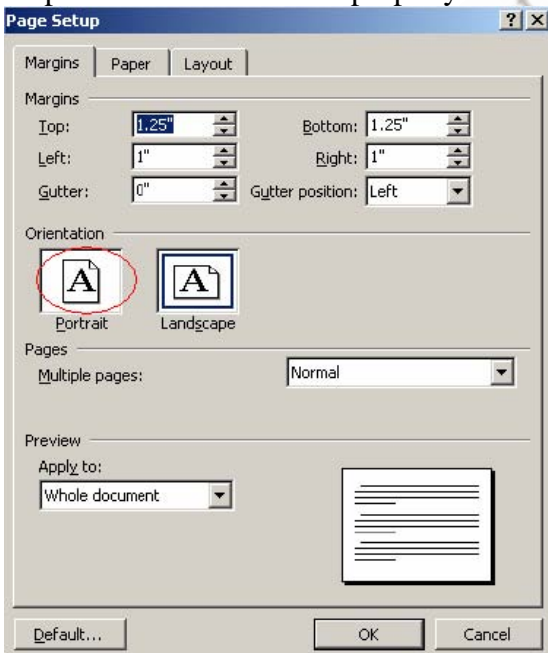

## QUESTION 2

Change the page orientation to Portrait.

The screenshot shows a Microsoft Word window titled 'pricelist - Microsoft Word'. The document content includes a blue header with the text 'New Ibis Cycles Direct Pricing' and 'How Low Can We Go?'. Below the header is a table with three columns: 'Model', 'Old Price', and 'New Price'. The table contains the following data:

Model	Old Price	New Price
Mojo	950	775
Mai Tai	1,800	1,550
Bow Ti	4,000	3,6000
Spanky	1,150	850
Sonoma	1,800	1550

Answer:

Step 1: Select the File menu.

Step 2: Select the Page setup command.

Step 3: Select the Margins tab (if not selected).

Step 4: Set the Orientation property to Portrait.

Step 5: Press OK.