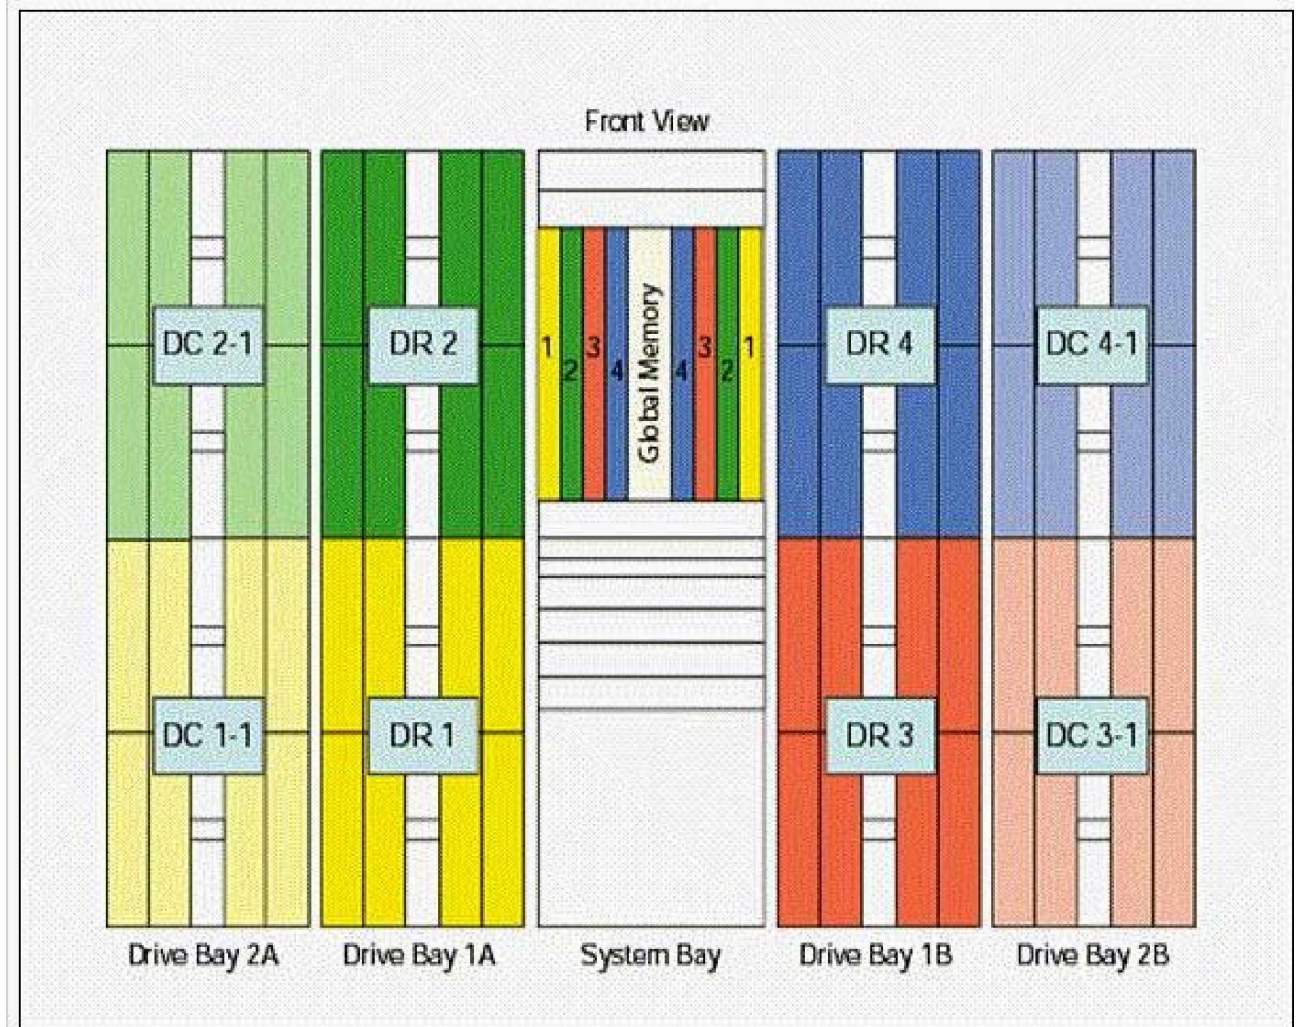

Answer: C

Question: 2

Where are volume flags for SRDF devices set?

- A. Disk Map
- B. Director Edit
- C. Volume Edit
- D. Volume Request

Answer: C

Question: 3

Click the Exhibit button. Which directors are connected to DR-1?

- A. Directors 1 and 16
- B. Directors 2 and 15
- C. Directors 5 and 12
- D. Directors 6 and 11

Answer: A

Question: 4

Which bit is set on the Edit Directors page for FA link speed Auto Negotiate?

- A. ARB
- B. EAN
- C. VCM
- D. SC3

Answer: B

Question: 5

What is the maximum number of drives that can be configured on a DMX3 direct connect drive loop?

- A. 4
- B. 9
- C. 15
- D. 18

Answer: C

Question: 6

What changes during a block move in SymmWin 5670+?